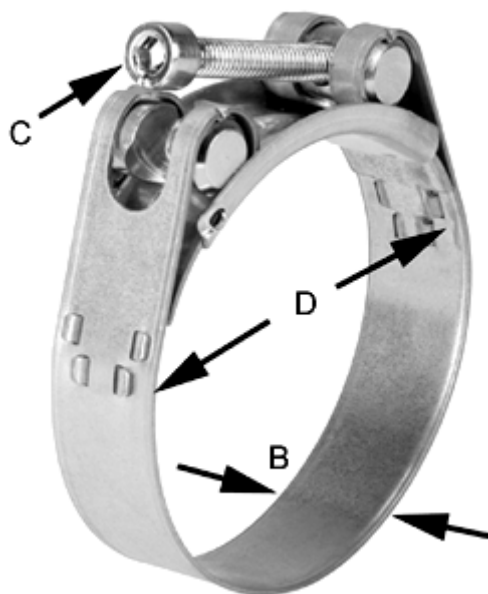

Article number: 025927181024

Description: Heavy Duty Clamp GBS M 24/18 W1 ISK QRC

Measures

C (screw type) = ISK
Diameter D = 23-25
Width B = 18